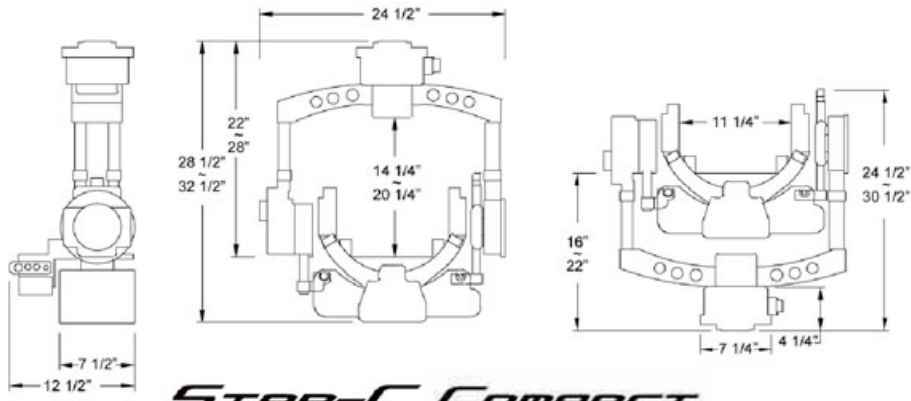

SYSTEM SPECS

- | | |
|-----------------------|--|
| ■ Gyro-Stabilization | 5 axis high bandwidth full stabilization |
| ■ Operational Ranges | Type 'A' (Low micro-radian) |
| Pan | 360° continuous □ 120°/sec. |
| Tilt | 123° □ 60°/sec. |
| Roll | +/- 40°max; Steerable or Auto Level □ 60°/sec. |
| ■ System Orientation | Hanging or Sitting |
| ■ Max Lens Stabilized | 25-500mm Film Lens (Standard)
10-1440mm Video Lens (Advanced) |
| ■ Environmental | -22°F to 120°F (-30°C to 45°C) Sealed for Rain |
| ■ Max. Payload Wt. | 55 Lbs. (25Kg.) |
| ■ Max. Payload Size | 11.25"W x 17"H x 34"L (28.6cm x 43cm x 86cm) |
| ■ System Weight | 80 lbs. (36Kg.) |
| ■ Power Requirements | 24-28 VDC (85 watts standby, 420 watts dynamic max) |
| ■ Targeted Tracking | Automatic |
| ■ Back Pan Correction | Automatic/Selectable |
| ■ Operator Controls | Wheels or Joystick |
| ■ Lens Control | Preston FI+Z included |
| ■ Slip Rings | Fiber Optic and Gold Plated |